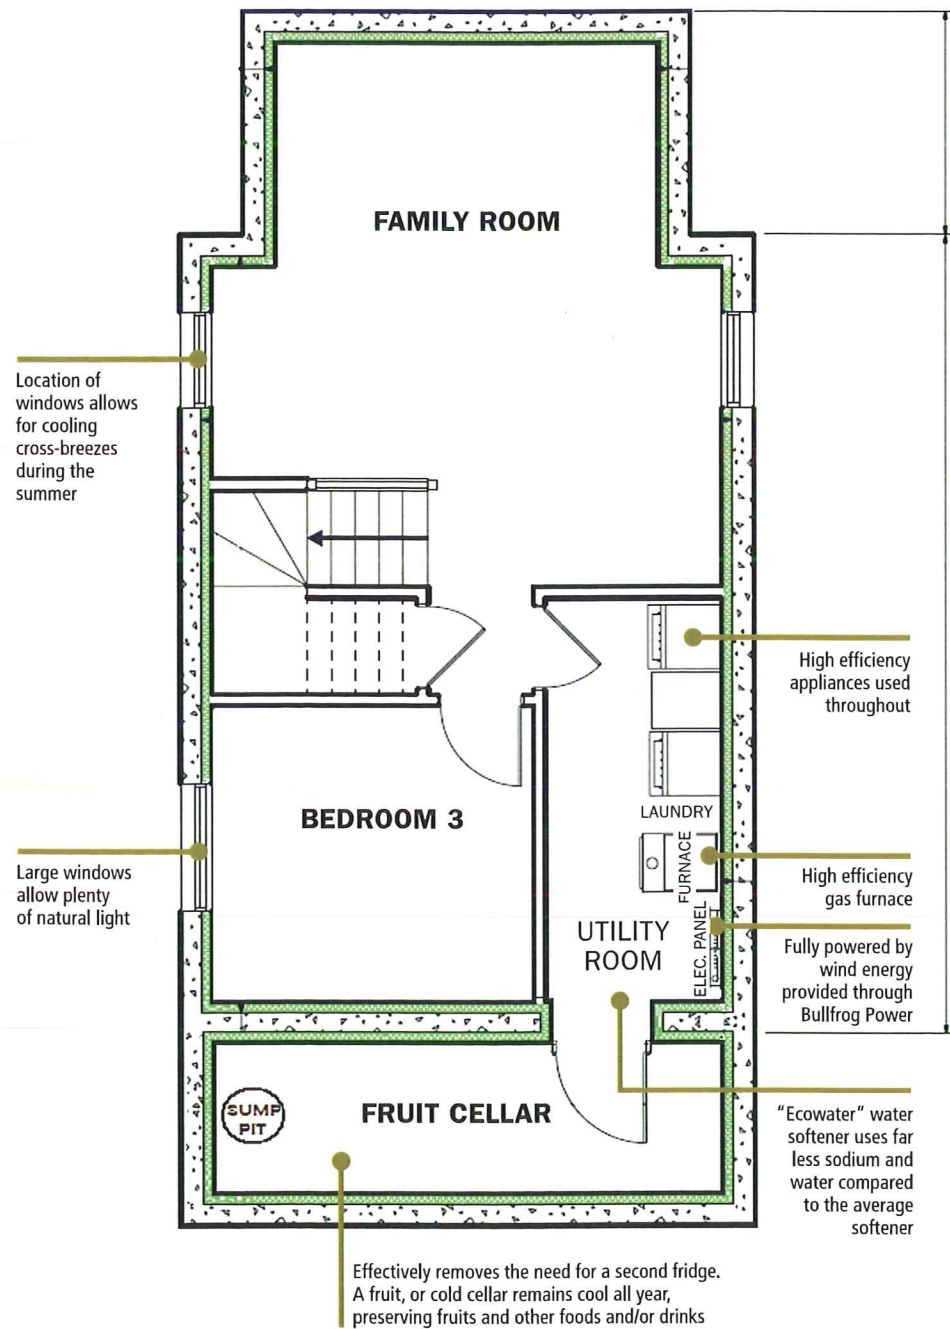

# Small is Beautiful House

The *Small is Beautiful* House is a private residence that was custom built by a local real estate agent and her husband. This couple knows all the ingredients that make a good house, and they designed and built it from the ground-up to meet the needs and values of their family. The home is nestled into a small "infill" lot within a heritage neighbourhood of Galt, Cambridge. Its proximity to downtown amenities and schools is convenient and encourages walking, biking and/or using public transit, which was very appealing to the homeowners. This home has many green features and models how a small home can be comfortable, stylish, and very efficient.

## FIRST FLOOR

## SECOND FLOOR

Small is Beautiful